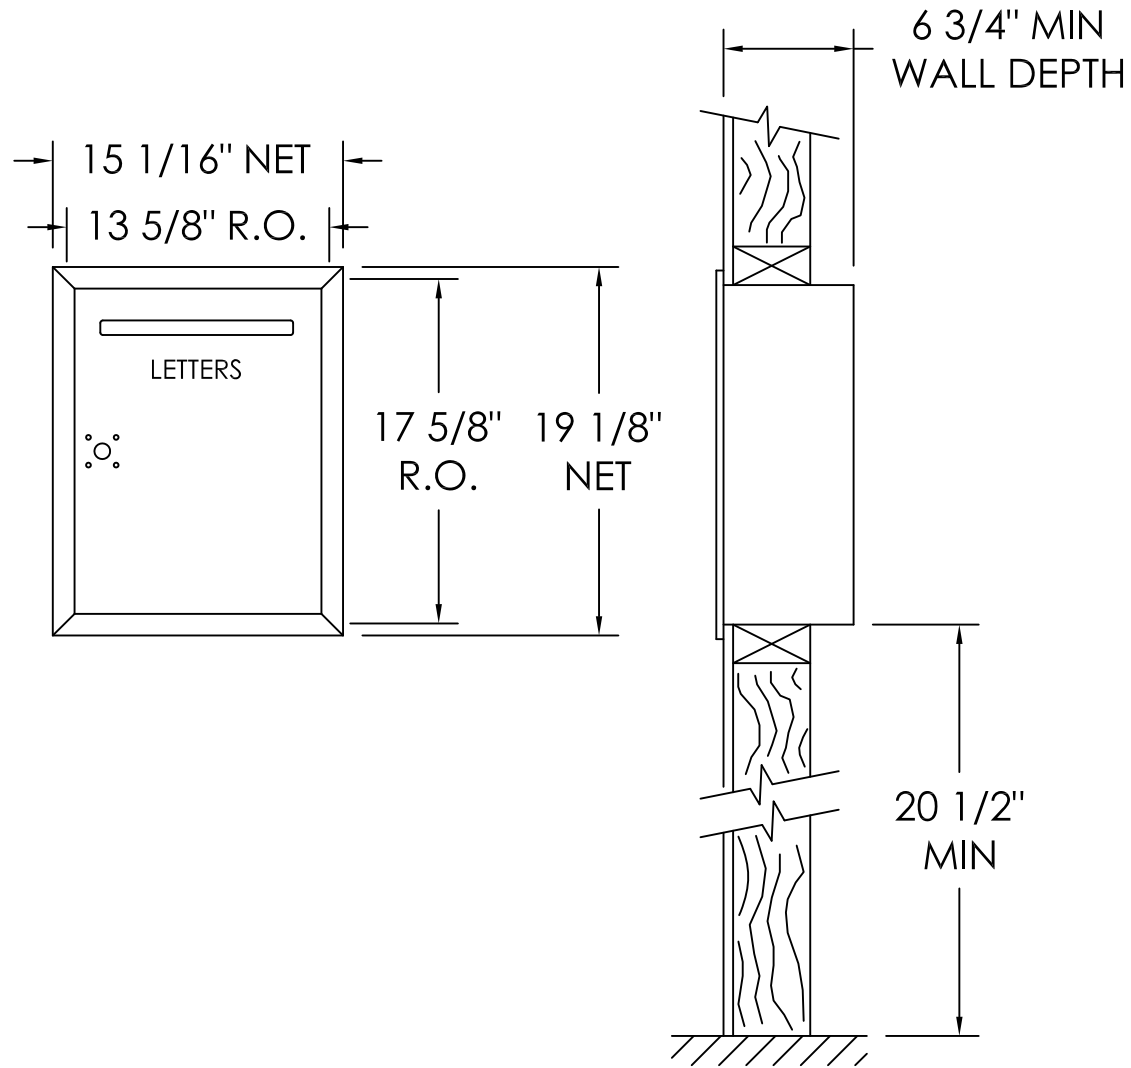

120R COLLECTION BOX FRONT LOAD RECESS MOUNT

Notes:

1. COLLECTION BOX PREPARED FOR USPS LOCK - STANDARD. OPTIONAL PRIVATE LOCK AVAILABLE.
2. STANDARD SLOT SIZE 3/4" X 10".
3. ENGRAVED AS SPECIFIED.
4. ANODIZED ALUMINUM STANDARD FINISH.

PRODUCT SERIES:		120R COLLECTION BOX FRONT LOAD RECESS MOUNT	
 5935 Corporate Drive • Manhattan, KS 66503 800.275.1747 • www.florencemailboxes.com		MODEL 120R	REV E
		SCALE 1:13	LAST REV DATE 01/11/2018
DRAWING NUMBER 120RCS		DRAWN BY RAK	